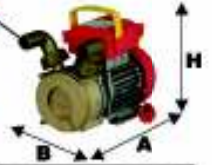

BE-M

230 V - 50 Hz a.c.

BRONZO - BRONZE - BRONCE

"Traditional and powerful, the classic never ends"

© COPYRIGHT ROVER POMPE s.n.c.

BE-M 10

PAT.PEND.

BE-M 14