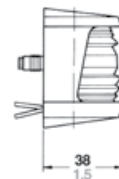

SERIES 20

IMO	USCG	RINA	MCA
A-16	GL	CE	BA 9s 12V, 5W

Dimensions in: mm/inch

Series 20

Navigation lights –
Specially designed for motor boats,
easy to fit

Application

Application depending on required visibilities.
See table in technical information.

Housing

Black or white polycarbonate. Seawater
resistant, non-corrosive and non-magnetic,
impact and shock resistant

Optics

Lens: Fresnel, range of visibility 2 nm
(starboard, port and bicolor 1 nm).
Material: polycarbonate, impact and
shock resistant

Protection degree

IP 45

Mounting

Side-mount or deck-mount

Electric

Bulb included

1

2

3