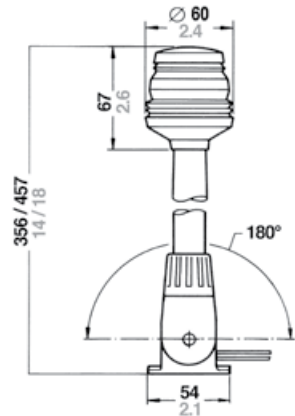

SERIES 20

┌ Dimensions in: mm/inch ─┐

4

5

6

7

No.		Description	Ship size	Wattage	Visibility	Housing colour	Voltage	Article number
4		All-round white, pedestal, 102 mm / 4 inch.	12 - < 50 m / 39 - < 164 ft.	5 W	2 nm	Black	12 V	3570030000
		All-round white, pedestal, 102 mm / 4 inch.	12 - < 50 m / 39 - < 164 ft.	5 W	2 nm	White	12 V	3570330000
5		All-round white, fold-down, 356 mm / 14 inch.	12 - < 50 m / 39 - < 164 ft.	5 W	2 nm	Black	12 V	3570001000
		All-round white, fold-down, 356 mm / 14 inch.	12 - < 50 m / 39 - < 164 ft.	5 W	2 nm	White	12 V	3570301000
		All-round white, fold-down, 457 mm / 18 inch.	12 - < 50 m / 39 - < 164 ft.	5 W	2 nm	Black	12 V	3570002000
		All-round white, fold-down, 457 mm / 18 inch.	12 - < 50 m / 39 - < 164 ft.	5 W	2 nm	White	12 V	3570302000
		Masthead, fold-down, 356 mm / 14 inch.	< 12 m / < 39 ft.	5 W	2 nm	Black	12 V	3574003000
6		All-round white, plug-in, 1066 mm / 42 inch.	12 - < 50 m / 39 - < 164 ft.	5 W	2 nm	Black	12 V	3570010000
		All-round white, plug-in, 1066 mm / 42 inch.	12 - < 50 m / 39 - < 164 ft.	5 W	2 nm	White	12 V	3570310000
		All-round white, plug-in, 1220 mm / 48 inch.	12 - < 50 m / 39 - < 164 ft.	5 W	2 nm	White	12 V	3570311000
7		Plug-in base				Black		E-8357001600
		Plug-in base				White		E-8357002400