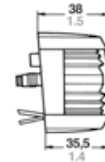

SERIES 20

IMO	USCG	RINA	MCA
A-16	GL	CE	BA 9s 12V, 5W

Dimensions in: mm/inch

Series 20

Navigation lights –
Specially designed for motor boats,
easy to fit

Application

Application depending on required visibilities.
See table in technical information.

Housing

Black or white polycarbonate. Seawater
resistant, non-corrosive and non-magnetic,
impact and shock resistant

Optics

Lens: Fresnel, range of visibility 2 nm
(starboard, port and bicolor 1 nm).
Material: polycarbonate, impact and
shock resistant

Protection degree

IP 45

Mounting

Side-mount or deck-mount

Electric

Bulb included

1