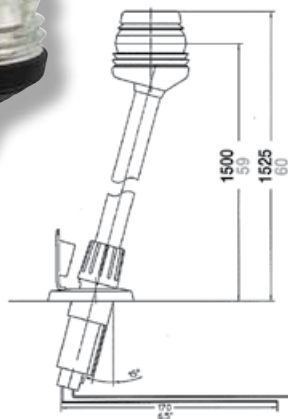

SERIES 20

┌ Dimensions in: mm/inch ─┐

4

5

6

7

No.		Description	Ship size	Wattage	Visibility	Housing colour	Voltage	Article number
4		All-round white, pedestal, 102 mm / 4 inch.	12 - < 50 m / 39 - < 164 ft.	5 W	2 nm	Black	12 V	3570030000
		All-round white, pedestal, 102 mm / 4 inch.	12 - < 50 m / 39 - < 164 ft.	5 W	2 nm	White	12 V	3570330000
5		All-round white, fold-down, 356 mm / 14 inch.	12 - < 50 m / 39 - < 164 ft.	5 W	2 nm	Black	12 V	3570001000
		All-round white, fold-down, 356 mm / 14 inch.	12 - < 50 m / 39 - < 164 ft.	5 W	2 nm	White	12 V	3570301000
		All-round white, fold-down, 457 mm / 18 inch.	12 - < 50 m / 39 - < 164 ft.	5 W	2 nm	Black	12 V	3570002000
		All-round white, fold-down, 457 mm / 18 inch.	12 - < 50 m / 39 - < 164 ft.	5 W	2 nm	White	12 V	3570302000
		Masthead, fold-down, 356 mm / 14 inch.	< 12 m / < 39 ft.	5 W	2 nm	Black	12 V	3574003000
6		All-round white, plug-in, 1066 mm / 42 inch.	12 - < 50 m / 39 - < 164 ft.	5 W	2 nm	Black	12 V	3570010000
		All-round white, plug-in, 1066 mm / 42 inch.	12 - < 50 m / 39 - < 164 ft.	5 W	2 nm	White	12 V	3570310000
		All-round white, plug-in, 1220 mm / 48 inch.	12 - < 50 m / 39 - < 164 ft.	5 W	2 nm	White	12 V	3570311000
7		Plug-in base				Black		E-8357001600
		Plug-in base				White		E-8357002400