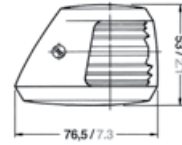

SERIES 20

IMO	USCG	RINA	MCA
A-16	GL	CE	BA 9s 12V, 5W

Dimensions in: mm/inch

Series 20

Navigation lights –
Specially designed for motor boats,
easy to fit

Application

Application depending on required visibilities.
See table in technical information.

Housing

Black or white polycarbonate. Seawater
resistant, non-corrosive and non-magnetic,
impact and shock resistant

Optics

Lens: Fresnel, range of visibility 2 nm
(starboard, port and bicolor 1 nm).
Material: polycarbonate, impact and
shock resistant

Protection degree

IP 45

Mounting

Side-mount or deck-mount

Electric

Bulb included

1