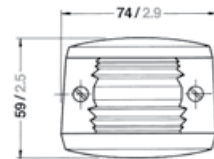

SERIES 20

IMO	USCG	RINA	MCA
A-16	GL	CE	BA 9s 12V, 5W

Dimensions in: mm/inch

Series 20

Navigation lights –
Specially designed for motor boats,
easy to fit

Application

Application depending on required visibilities.
See table in technical information.

Housing

Black or white polycarbonate. Seawater
resistant, non-corrosive and non-magnetic,
impact and shock resistant

Optics

Lens: Fresnel, range of visibility 2 nm
(starboard, port and bicolor 1 nm).
Material: polycarbonate, impact and
shock resistant

Protection degree

IP 45

Mounting

Side-mount or deck-mount

Electric

Bulb included

1

2

3