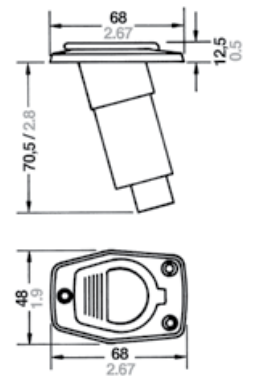

SERIES 20

┌ Dimensions in: mm/inch ─┐

4

5

6

7

No.		Description	Ship size	Wattage	Visibility	Housing colour	Voltage	Article number
4		All-round white, pedestal, 102 mm / 4 inch.	12 - < 50 m / 39 - < 164 ft.	5 W	2 nm	Black	12 V	3570030000
		All-round white, pedestal, 102 mm / 4 inch.	12 - < 50 m / 39 - < 164 ft.	5 W	2 nm	White	12 V	3570330000
5		All-round white, fold-down, 356 mm / 14 inch.	12 - < 50 m / 39 - < 164 ft.	5 W	2 nm	Black	12 V	3570001000
		All-round white, fold-down, 356 mm / 14 inch.	12 - < 50 m / 39 - < 164 ft.	5 W	2 nm	White	12 V	3570301000
		All-round white, fold-down, 457 mm / 18 inch.	12 - < 50 m / 39 - < 164 ft.	5 W	2 nm	Black	12 V	3570002000
		All-round white, fold-down, 457 mm / 18 inch.	12 - < 50 m / 39 - < 164 ft.	5 W	2 nm	White	12 V	3570302000
		Masthead, fold-down, 356 mm / 14 inch.	< 12 m / < 39 ft.	5 W	2 nm	Black	12 V	3574003000
6		All-round white, plug-in, 1066 mm / 42 inch.	12 - < 50 m / 39 - < 164 ft.	5 W	2 nm	Black	12 V	3570010000
		All-round white, plug-in, 1066 mm / 42 inch.	12 - < 50 m / 39 - < 164 ft.	5 W	2 nm	White	12 V	3570310000
		All-round white, plug-in, 1220 mm / 48 inch.	12 - < 50 m / 39 - < 164 ft.	5 W	2 nm	White	12 V	3570311000
7		Plug-in base				Black		E-8357001600
		Plug-in base				White		E-8357002400