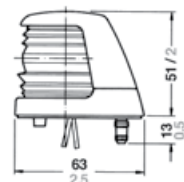

SERIES 20

IMO	USCG	RINA	MCA
A-16	GL	CE	BA 9s 12V, 5W

Dimensions in: mm/inch

Series 20

Navigation lights –
Specially designed for motor boats,
easy to fit

Application

Application depending on required visibilities.
See table in technical information.

Housing

Black or white polycarbonate. Seawater
resistant, non-corrosive and non-magnetic,
impact and shock resistant

Optics

Lens: Fresnel, range of visibility 2 nm
(starboard, port and bicolor 1 nm).
Material: polycarbonate, impact and
shock resistant

Protection degree

IP 45

Mounting

Side-mount or deck-mount

Electric

Bulb included

1

2

3