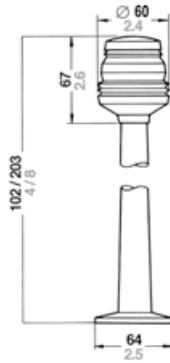

SERIES 20

┌ Dimensions in: mm/inch ─┐

4

5

6

7

No.		Description	Ship size	Wattage	Visibility	Housing colour	Voltage	Article number
4		All-round white, pedestal, 102 mm / 4 inch.	12 - < 50 m / 39 - < 164 ft.	5 W	2 nm	Black	12 V	3570030000
		All-round white, pedestal, 102 mm / 4 inch.	12 - < 50 m / 39 - < 164 ft.	5 W	2 nm	White	12 V	3570330000
5		All-round white, fold-down, 356 mm / 14 inch.	12 - < 50 m / 39 - < 164 ft.	5 W	2 nm	Black	12 V	3570001000
		All-round white, fold-down, 356 mm / 14 inch.	12 - < 50 m / 39 - < 164 ft.	5 W	2 nm	White	12 V	3570301000
		All-round white, fold-down, 457 mm / 18 inch.	12 - < 50 m / 39 - < 164 ft.	5 W	2 nm	Black	12 V	3570002000
		All-round white, fold-down, 457 mm / 18 inch.	12 - < 50 m / 39 - < 164 ft.	5 W	2 nm	White	12 V	3570302000
		Masthead, fold-down, 356 mm / 14 inch.	< 12 m / < 39 ft.	5 W	2 nm	Black	12 V	3574003000
6		All-round white, plug-in, 1066 mm / 42 inch.	12 - < 50 m / 39 - < 164 ft.	5 W	2 nm	Black	12 V	3570010000
		All-round white, plug-in, 1066 mm / 42 inch.	12 - < 50 m / 39 - < 164 ft.	5 W	2 nm	White	12 V	3570310000
		All-round white, plug-in, 1220 mm / 48 inch.	12 - < 50 m / 39 - < 164 ft.	5 W	2 nm	White	12 V	3570311000
7		Plug-in base				Black		E-8357001600
		Plug-in base				White		E-8357002400