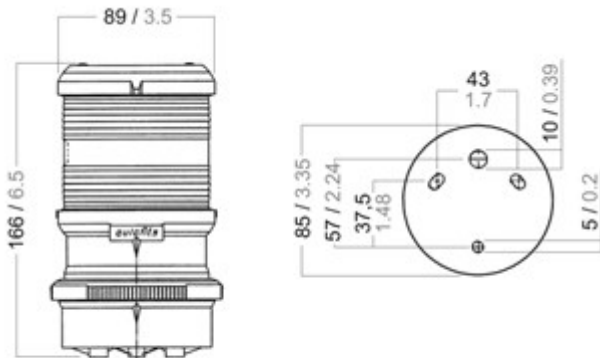

3507652000

Series 40

Drawings