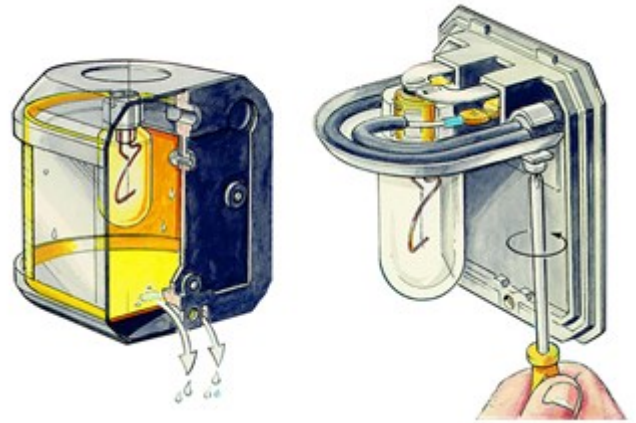

3540002000

Series 41

Drawings

Gehäuse schwarz

- E-8354370000
- E-8354470000
- E-8354270000
- E-8354070000
- E-8354170000
- E-8354170200

Gehäuse weiss

- E-8354370200
- E-8354470200
- E-8354270200
- E-8354070200
- E-8354170200

*Accessories / Zubehör