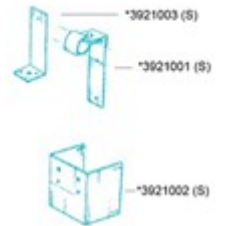

Gehäuse schwarz

- E-8354370000
- E-8354470000
- E-8354270000
- E-8354070000
- E-8354170000
- E-8354170200

Gehäuse weiss

- E-8354370200
- E-8354470200
- E-8354270200
- E-8354070200
- E-8354170200