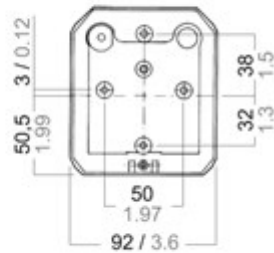

3540002000

Series 41

Drawings