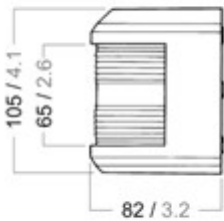

3540002000

Series 41

Drawings