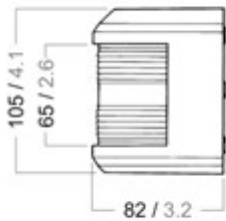

3540623000

Series 41

Drawings