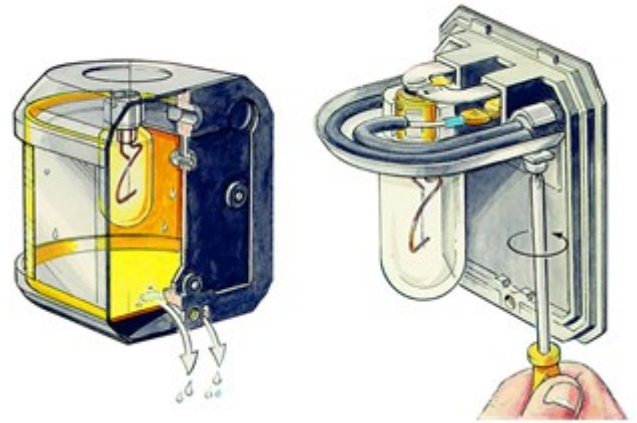

3540623000

Series 41

Drawings

Gehäuse schwarz

- E-8354370000
- E-8354470000
- E-8354270000
- E-8354070200
- E-8354170200
- E-8354170200

Gehäuse weiss

- E-8354370200
- E-8354470200
- E-8354270200
- E-8354070500
- E-8354170300

*Accessories / Zubehör