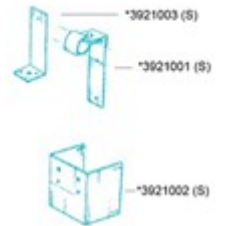

Gehäuse schwarz

- E-8354370000
- E-8354470000
- E-8354270000
- E-8354070200
- E-8354170200
- E-8354170200

Gehäuse weiss

- E-8354370200
- E-8354470200
- E-8354270200
- E-8354070500
- E-8354170300