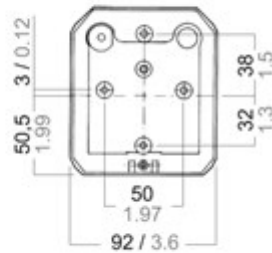

3540623000

Series 41

Drawings