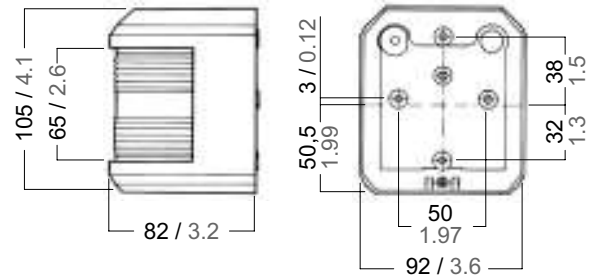

Side-mount

Starboard / Port

Dimensions in: mm / inch

	Description	Vessel size	Wattage	Visibility	Mounting	Housing colour	Art. no. 12 V	Art. no. 24 V
	Starboard	< 50 m / < 164 ft.	25 W	2 nm	Side-mount	Black White	3543102000 3543623000	3543103000 3543626000
	Port	< 50 m / < 164 ft.	25 W	2 nm	Side-mount	Black White	3544202000 3544623000	3544203000 3544626000

Side-mount

Bicolor / Masthead / Stern

Dimensions in: mm / inch

	Description	Vessel size	Wattage	Visibility	Mounting	Housing colour	Art. no. 12 V	Art. no. 24 V
	Bicolor	< 20 m / < 65 ft.	25 W	2 nm	Side-mount	Black White	3542302000 3542623000	3542303000 3542626000
	Masthead	< 20 m / < 65 ft.	25 W	3 nm	Side-mount	Black White	3540002000 3540623000	3540003000 3540627000
	Stern	< 50 m / < 164 ft.	10 W	2 nm	Side-mount	Black White	3541002000 3541623000	3541003000 3541626000
	Stern yellow	< 50 m / < 164 ft.	10 W	2 nm	Side-mount	Black	3541402000	3541403000