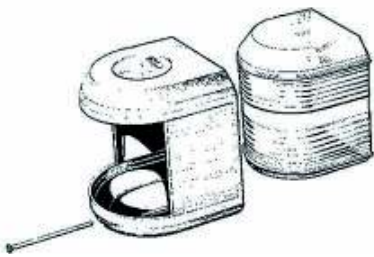

Side-mount

Bicolor / Masthead / Stern

Dimensions in: mm / inch

	Description	Vessel size	Wattage	Visibility	Mounting	Housing colour	Art. no. 12 V	Art. no. 24 V
	Bicolor	< 20 m / < 65 ft.	25 W	2 nm	Side-mount	Black White	3542302000 3542623000	3542303000 3542626000
	Masthead	< 20 m / < 65 ft.	25 W	3 nm	Side-mount	Black White	3540002000 3540623000	3540003000 3540627000
	Stern	< 50 m / < 164 ft.	10 W	2 nm	Side-mount	Black White	3541002000 3541623000	3541003000 3541626000
	Stern yellow	< 50 m / < 164 ft.	10 W	2 nm	Side-mount	Black	3541402000	3541403000

Bicolor, white

Starboard, white

Navigation Lights

Series 41

Wiring instruction:

Spare parts / Extras

90400002 12V/25W
 90400003 24V/25W
 90400005 12V/10W
 90400006 24V/10W

90400306 12V/35W
 90400307 12V/50W Halogen
 90400308 24V/50W

These spare part sets include housing, fresnel lens and housing affixing screw.

Description	Housing colour	Art. no.
 Starboard	Black	E-8354370000
	White	E-8354370200
 Port	Black	E-8354470000
	White	E-8354470200
 Bicolor	Black	E-8354270000
	White	E-8354270200
 Masthead	Black	E-8354070200
	White	E-8354070500
 Stern	Black	E-8354170000
	White	E-8354170300
 Stern yellow	Black	E-8354170200