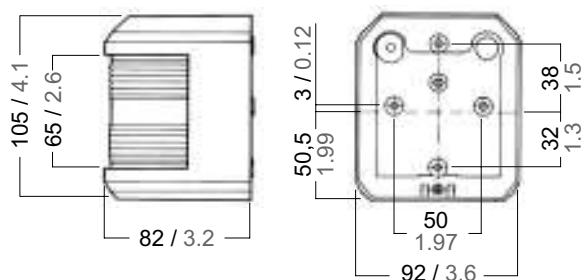

Protection degree

IP55

Mounting

Side-mount or mast-mount.

Light source

BAY 15d, 10 / 25 W included

PAR 36 (only foredeck light) included

LED retrofit insert for foredeck light is available, see page 111.

Side-mount

Starboard / Port

Dimensions in: mm / inch

	Description	Vessel size	Wattage	Visibility	Mounting	Housing colour	Art. no. 12 V	Art. no. 24 V
	Starboard	< 50 m / < 164 ft.	25 W	2 nm	Side-mount	Black White	3543102000 3543623000	3543103000 3543626000
	Port	< 50 m / < 164 ft.	25 W	2 nm	Side-mount	Black White	3544202000 3544623000	3544203000 3544626000

Side-mount

Bicolor / Masthead / Stern

Dimensions in: mm / inch

	Description	Vessel size	Wattage	Visibility	Mounting	Housing colour	Art. no. 12 V	Art. no. 24 V
	Bicolor	< 20 m / < 65 ft.	25 W	2 nm	Side-mount	Black White	3542302000 3542623000	3542303000 3542626000
	Masthead	< 20 m / < 65 ft.	25 W	3 nm	Side-mount	Black White	3540002000 3540623000	3540003000 3540627000
	Stern	< 50 m / < 164 ft.	10 W	2 nm	Side-mount	Black White	3541002000 3541623000	3541003000 3541626000
	Stern yellow	< 50 m / < 164 ft.	10 W	2 nm	Side-mount	Black	3541402000	3541403000