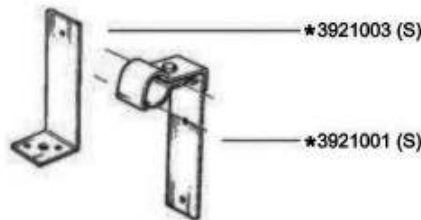

Side-mount

Starboard / Port

Dimensions in: mm / inch

	Description	Vessel size	Wattage	Visibility	Mounting	Housing colour	Art. no. 12 V	Art. no. 24 V
	Starboard	< 50 m / < 164 ft.	25 W	2 nm	Side-mount	Black White	3543102000 3543623000	3543103000 3543626000
	Port	< 50 m / < 164 ft.	25 W	2 nm	Side-mount	Black White	3544202000 3544623000	3544203000 3544626000

Side-mount

Bicolor / Masthead / Stern

Dimensions in: mm / inch

	Description	Vessel size	Wattage	Visibility	Mounting	Housing colour	Art. no. 12 V	Art. no. 24 V
	Bicolor	< 20 m / < 65 ft.	25 W	2 nm	Side-mount	Black White	3542302000 3542623000	3542303000 3542626000
	Masthead	< 20 m / < 65 ft.	25 W	3 nm	Side-mount	Black White	3540002000 3540623000	3540003000 3540627000
	Stern	< 50 m / < 164 ft.	10 W	2 nm	Side-mount	Black White	3541002000 3541623000	3541003000 3541626000
	Stern yellow	< 50 m / < 164 ft.	10 W	2 nm	Side-mount	Black	3541402000	3541403000

Bicolor, white

Starboard, white

Navigation Lights

Series 41

Wiring instruction:

Spare parts / Extras

90400002 12V/25W
 90400003 24V/25W
 90400005 12V/10W
 90400006 24V/10W

90400306 12V/35W
 90400307 12V/50W Halogen
 90400308 24V/50W

These spare part sets include housing, fresnel lens and housing affixing screw.

Description	Housing colour	Art. no.
 Starboard	Black	E-8354370000
	White	E-8354370200
 Port	Black	E-8354470000
	White	E-8354470200
 Bicolor	Black	E-8354270000
	White	E-8354270200
 Masthead	Black	E-8354070200
	White	E-8354070500
 Stern	Black	E-8354170000
	White	E-8354170300
 Stern yellow	Black	E-8354170200