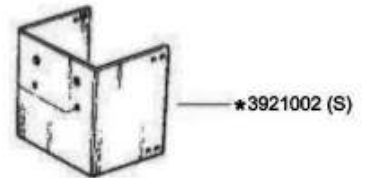

Navigation Lights

Series 41

Wiring instruction:

Spare parts / Extras

90400002 12V/25W
90400003 24V/25W
90400005 12V/10W
90400006 24V/10W

90400306 12V/35W
90400307 12V/50W Halogen
90400308 24V/50W

These spare part sets include housing, fresnel lens and housing affixing screw.

Description	Housing colour	Art. no.
Starboard	Black	E-8354370000
	White	E-8354370200
Port	Black	E-8354470000
	White	E-8354470200
Bicolor	Black	E-8354270000
	White	E-8354270200
Masthead	Black	E-8354070200
	White	E-8354070500
Stern	Black	E-8354170000
	White	E-8354170300
Stern yellow	Black	E-8354170200