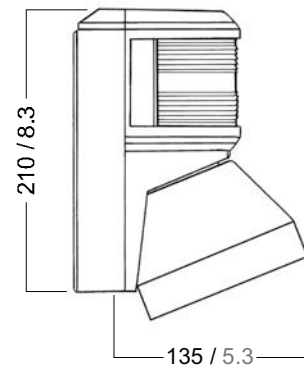

Series 43

LED Masthead light in combination with LED deck light

Application

For sport boats and yachts up to 20 m.

Housing

Polycarbonate, black or white, seawater resistant, non-corrosive, non-magnetic, impact and shock resistant

Optics

With lens for optimal light distribution

Protection degree

IP67

Mounting

Mast-mount, mounting holes are identical with masthead/ foredeck version of conventional Series 41.

Electric

Reverse polarity protection included

Light source

1 Power LED Module, 5 W included, replaceable (only foredeck)

1 Power LED Module, 4 W included

Mast-mount

Dimensions in: mm / inch

Description	Vessel size	Wattage	Visibility	Mounting	Voltage	Housing colour	Art. no.
 Masthead / foredeck combination 	20 m /	4 W (Masthead) /	3 nm	Mast-mount	10 - 30 V	Black	3108201000
	65 ft.	5 W (Foredeck)				White	3108202000