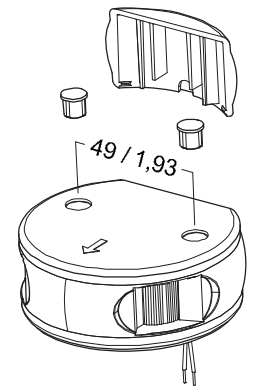

## Series 34

Deck-mount or under step

Bicolor

Dimensions in: mm / inch

Description	Vessel size	Wattage	Visibility	Mounting	Voltage	Housing colour	Art. no.
 Bicolor	< 20 m / < 65 ft.	3 W	2 nm	Deck-mount	10 - 30 V	Black	3863001000
						White	3863101000
						Aluminium	3863201000

Deck-mount

All-Round

Position of holes for fixing

Dimensions in: mm / inch

Description	Vessel size	Wattage	Visibility	Mounting	Voltage	Housing colour	Art. no.
 All-round white	< 20 m / < 65 ft.	1,0 W	2 nm	Deck-mount	10 - 30 V	Black	3854001000
						White	3854101000
 All-round red	< 20 m / < 65 ft.	Approx. 1,3 W	2 nm	Deck-mount	10 - 30 V	Black	3854161000
						White	3854181000
 All-round green	< 20 m / < 65 ft.	1,0 W	2 nm	Deck-mount	10 - 30 V	Black	3854121000
						White	3854141000