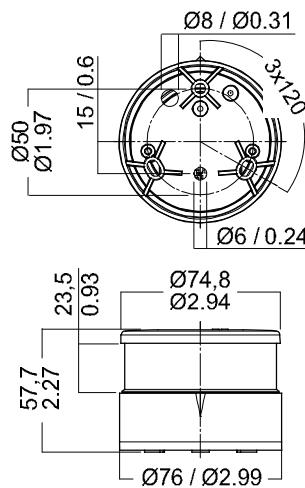

## Series 34

Deck-mount or under step

Bicolor

Dimensions in: mm / inch

Description	Vessel size	Wattage	Visibility	Mounting	Voltage	Housing colour	Art. no.
 Bicolor	< 20 m / < 65 ft.	3 W	2 nm	Deck-mount	10 - 30 V	Black	3863001000
						White	3863101000
						Aluminium	3863201000

Deck-mount

All-Round

Position of holes for fixing

Dimensions in: mm / inch

Description	Vessel size	Wattage	Visibility	Mounting	Voltage	Housing colour	Art. no.
 All-round white	< 20 m / < 65 ft.	1,0 W	2 nm	Deck-mount	10 - 30 V	Black	3854001000
						White	3854101000
 All-round red	< 20 m / < 65 ft.	Approx. 1,3 W	2 nm	Deck-mount	10 - 30 V	Black	3854161000
						White	3854181000
 All-round green	< 20 m / < 65 ft.	1,0 W	2 nm	Deck-mount	10 - 30 V	Black	3854121000
						White	3854141000