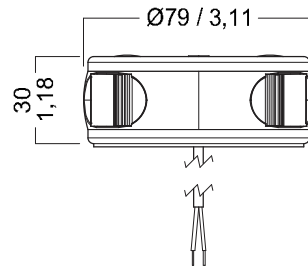

## Series 34

Deck-mount or under step

Bicolor

Dimensions in: mm / inch

Description	Vessel size	Wattage	Visibility	Mounting	Voltage	Housing colour	Art. no.
 Bicolor	< 20 m / < 65 ft.	3 W	2 nm	Deck-mount	10 - 30 V	Black	3863001000
						White	3863101000
						Aluminium	3863201000

Deck-mount

All-Round

Position of holes for fixing

Dimensions in: mm / inch

Description	Vessel size	Wattage	Visibility	Mounting	Voltage	Housing colour	Art. no.
 All-round white	< 20 m / < 65 ft.	1,0 W	2 nm	Deck-mount	10 - 30 V	Black	3854001000
						White	3854101000
 All-round red	< 20 m / < 65 ft.	Approx. 1,3 W	2 nm	Deck-mount	10 - 30 V	Black	3854161000
						White	3854181000
 All-round green	< 20 m / < 65 ft.	1,0 W	2 nm	Deck-mount	10 - 30 V	Black	3854121000
						White	3854141000