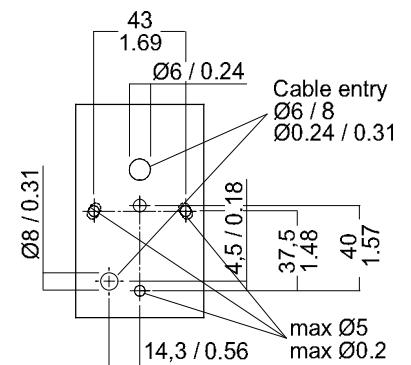

## Series 34

Deck-mount or under step

Bicolor

Dimensions in: mm / inch

Description	Vessel size	Wattage	Visibility	Mounting	Voltage	Housing colour	Art. no.
 Bicolor	< 20 m / < 65 ft.	3 W	2 nm	Deck-mount	10 - 30 V	Black	3863001000
						White	3863101000
						Aluminium	3863201000

Deck-mount

All-Round

Position of holes for fixing

Dimensions in: mm / inch

Description	Vessel size	Wattage	Visibility	Mounting	Voltage	Housing colour	Art. no.
 All-round white	< 20 m / < 65 ft.	1,0 W	2 nm	Deck-mount	10 - 30 V	Black	3854001000
						White	3854101000
 All-round red	< 20 m / < 65 ft.	Approx. 1,3 W	2 nm	Deck-mount	10 - 30 V	Black	3854161000
						White	3854181000
 All-round green	< 20 m / < 65 ft.	1,0 W	2 nm	Deck-mount	10 - 30 V	Black	3854121000
						White	3854141000