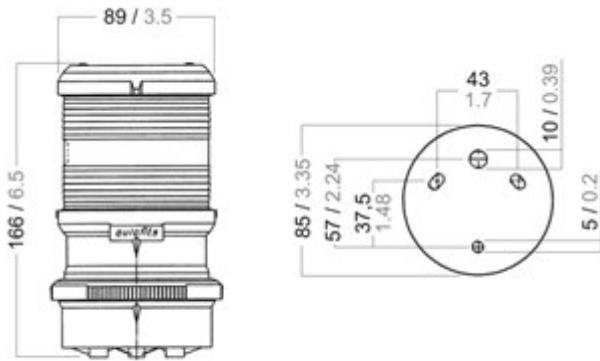

3507653000

Series 40

Drawings