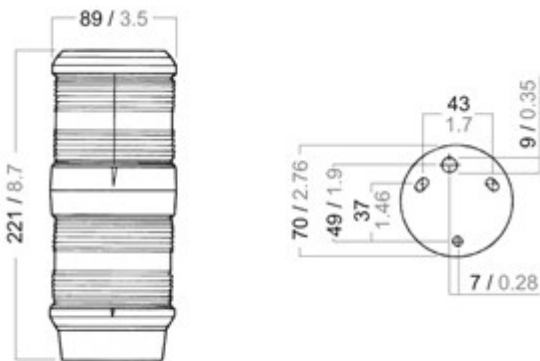

3514912000

Series 40

Drawings