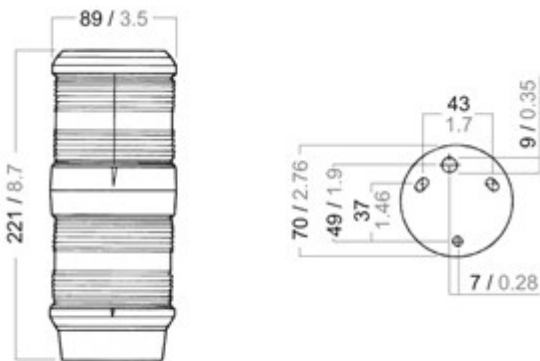

3514913000

Series 40

Drawings